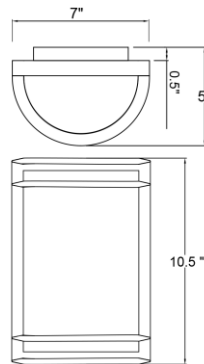

Stock Code: **20011MG-BRZ/RFR**

Collection: Nevis

PRODUCT INFORMATION

Base: 20011 Parent: 20011MG
Mounting Type: Wall UPC: 641594206517
Finish: Bronze
Diffuser: Ribbed Frosted

PRODUCT MEASUREMENTS

FIXTURE	BACKPLATE / CANOPY
Length:	Length 4.75"
Width: 7"	Width: 4.75"
Diameter	Diameter:
Height: 10.5"	Height: 0.5"
Extension: 5"	
Overall Height:	

TECHNICAL SPECIFICATIONS

SPECIFICATIONS

Frame Material: Aluminum
Diffuser Material: Glass
Lamping Type: E-26 (Incandescent) Jbox: Standard
Lamping Base: E-26 Lamp Wattage: 60 W
Lamp Quantity: 1 Total Wattage: 60 W
Voltage: 120v Lamps Included: No

ADDITIONAL NOTES

Custom Finish 5 Piece Minimum Order Quantity

Project Name: _____

Location: _____

Type: _____

Quantity: _____

Notes:

LINE DRAWING

IES FILE

In addition to Access Lighting's purchase and warranty terms and conditions, by signing below or placing an order, you agree that you are authorized to bind the entity placing any order and acknowledge the following: All of sizes and measurements are approximate and all images are for illustrative purposes only. In the event of an inconsistency, the "Product Measurements" section controls. There also may be slight differences in the colors and designs compared to the displayed and printed images.